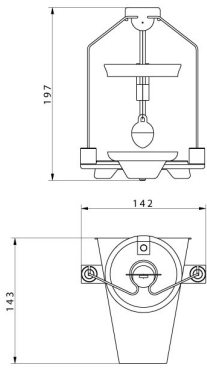

More information on the website
mirror.radwag.com/ja/info,w1,B97

KIT 128

WX-002-0001

The drawings, photos and graphics used are for illustrative purposes only.

☒☒

KIT 128 128x128 mm 128x128 mm 128x128 mm 128x128 mm 128x128 mm

128x128 mm 128x128 mm 128x128 mm 128x128 mm 128x128 mm:

128x128 mm 128x128 mm

128x128 mm 1 g/cm³ 128x128 mm 128x128 mm KIT 85 128x128 mm

☒☒☒☒ (Additional Fee)

PGC PS 3Y
PS X7
PS 5Y
PS X2

PS R1
PGC PS X7
PS R2
PGC PS X2