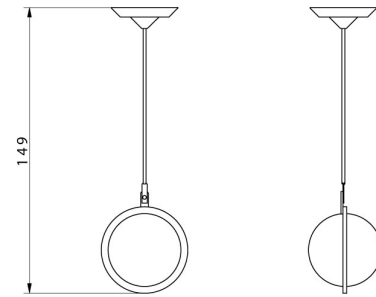

Granule density
determination KIT