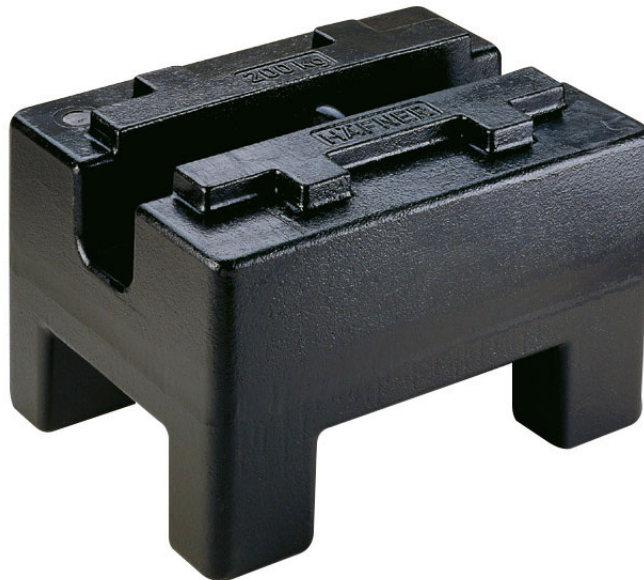

## M1級分銅 - 台型 - 200 kg

OP-403-0097

The drawings, photos and graphics used are for illustrative purposes only.