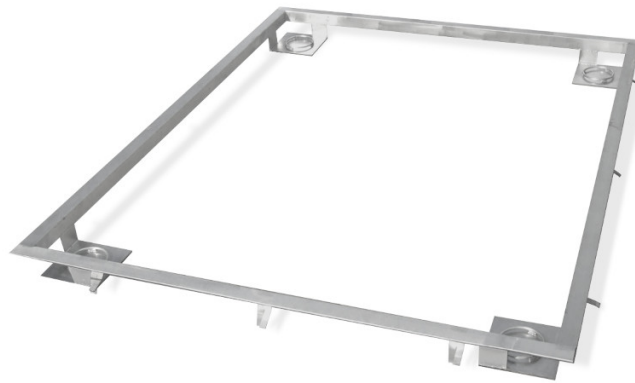

# Frame for Embedding 3000 H8/9 Scales in the Ground

WX-004-0300

The drawings, photos and graphics used are for illustrative purposes only.

### Parametri fisici

Dimensione piatto

1200×1500 mm