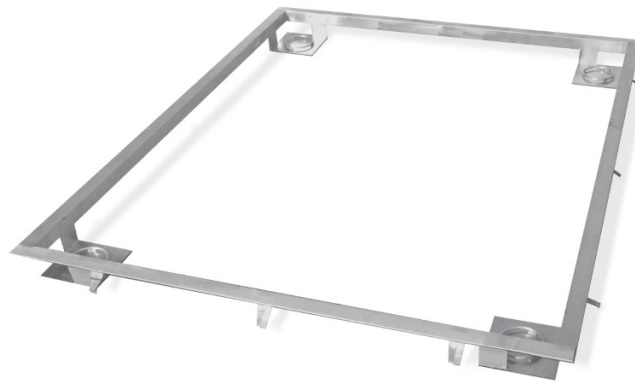

# Frame for Embedding 3000 H8/9 Scales in the Ground

WX-004-0300

The drawings, photos and graphics used are for illustrative purposes only.

### Physical parameters

Weighing pan dimensions	1200×1500 mm
-------------------------	--------------