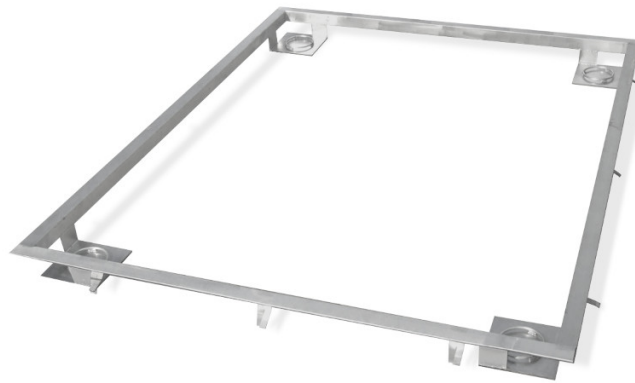

More information on the website
mirror.radwag.com/en/info,w1,AQG

Frame for Embedding 3000 H8/9 Scales in the Ground

WX-004-0300

The drawings, photos and graphics used are for illustrative purposes only.

Datasheet

Physical parameters

Weighing pan dimensions

1200×1500 mm

Compatible with (Additional Fee)

Waterproof stainless steel platforms
H315 4H Stainless Steel Platform Scale

HX7.4 H Multifunctional Stainless Steel Platform Scale