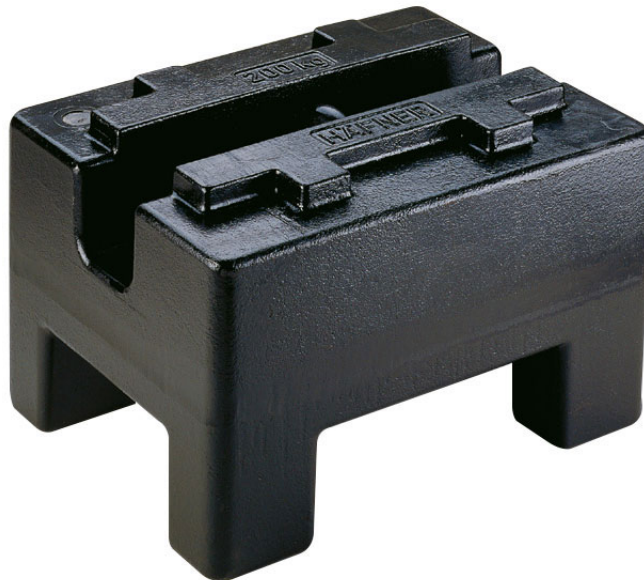

## Pesi standard M1 - rettangolare - 100 kg

The drawings, photos and graphics used are for illustrative purposes only.