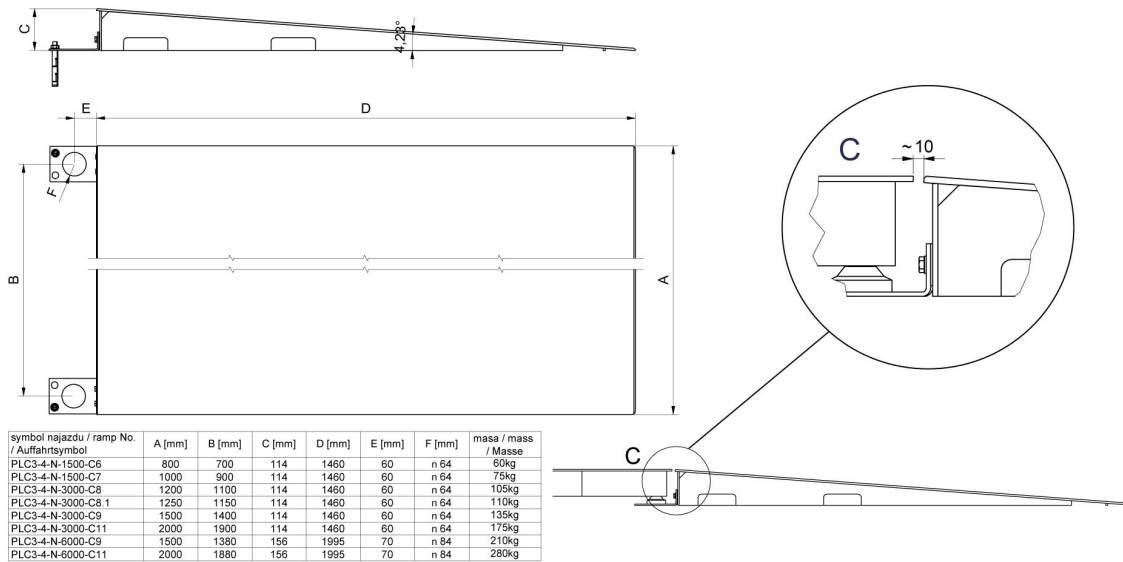

More information on the website
mirror.radwag.com/en/info,w1,8DA

Ramp for H7 1500kg Scale

WX-004-0175

The drawings, photos and graphics used are for illustrative purposes only.

Datasheet

Construction	
Material	Stainless steel
Physical parameters	
Platform size	1000×1150 mm

Compatible with (Additional Fee)

H315 4H Stainless Steel Platform Scale

HX7.4 H Multifunctional Stainless Steel Platform Scale

Device dimensions

Ramps made of powder-coated steel

Ramps made of stainless steel