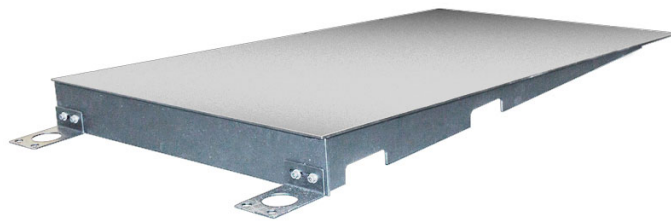

# Ramp for H7 1500kg Scale

WX-004-0175

The drawings, photos and graphics used are for illustrative purposes only.

## Datasheet

Construction	
Material	Stainless steel
Physical parameters	
Platform size	1000×1150 mm