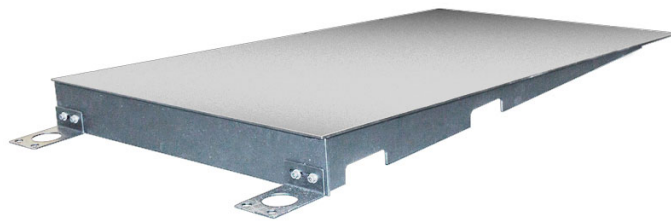

More information on the website
mirror.radwag.com/en/info,w1,8DA

Ramp for H7 1500kg Scale

WX-004-0175

The drawings, photos and graphics used are for illustrative purposes only.

Datasheet

Construction	
Material	Stainless steel
Physical parameters	
Platform size	1000×1150 mm

Compatible with (Additional Fee)

H315 4H Stainless Steel Platform Scale

HX7.4 H Multifunctional Stainless Steel Platform Scale

Device dimensions

Ramps made of powder-coated steel

Ramps made of stainless steel