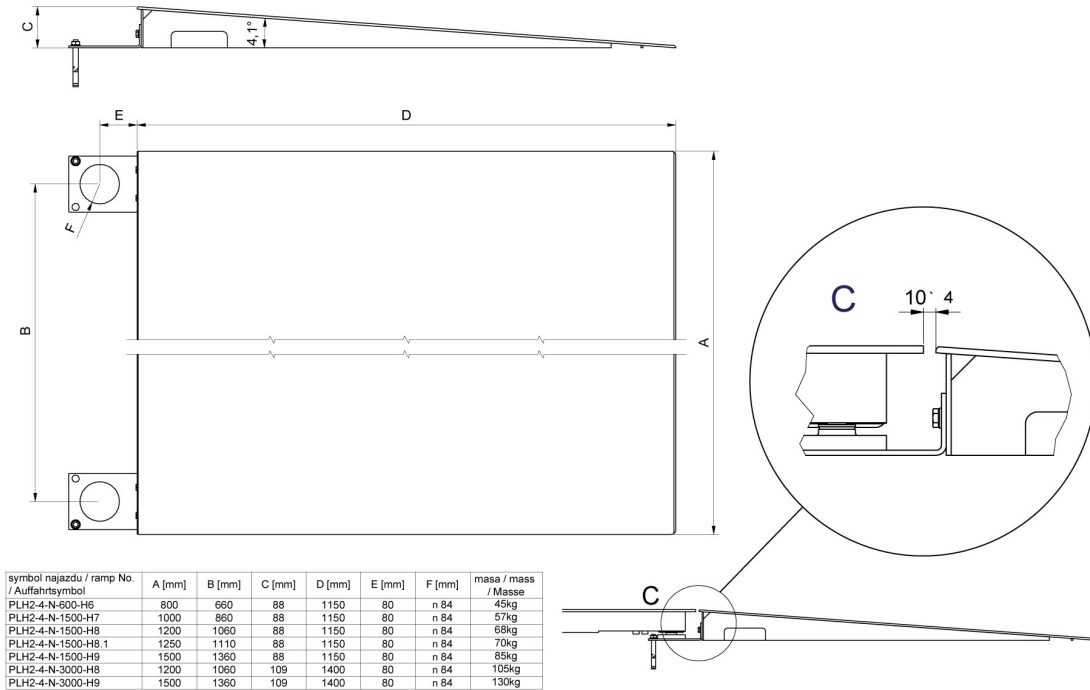

More information on the website
mirror.radwag.com/en/info,w1,8DA

Ramp for H7 1500kg Scale

WX-004-0175

The drawings, photos and graphics used are for illustrative purposes only.

Datasheet

Construction	
Material	Stainless steel
Physical parameters	
Platform size	1000×1150 mm

Compatible with (Additional Fee)

H315 4H Stainless Steel Platform Scale

HX7.4 H Multifunctional Stainless Steel Platform Scale

Device dimensions

Ramps made of powder-coated steel

Ramps made of stainless steel