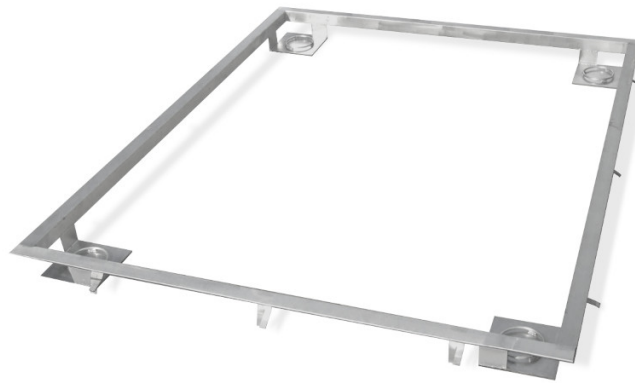

# Frame for Embedding 1500 H8/9 Scales in the Ground

The drawings, photos and graphics used are for illustrative purposes only.

### Physical parameters

Weighing pan dimensions	1200×1500 mm
-------------------------	--------------