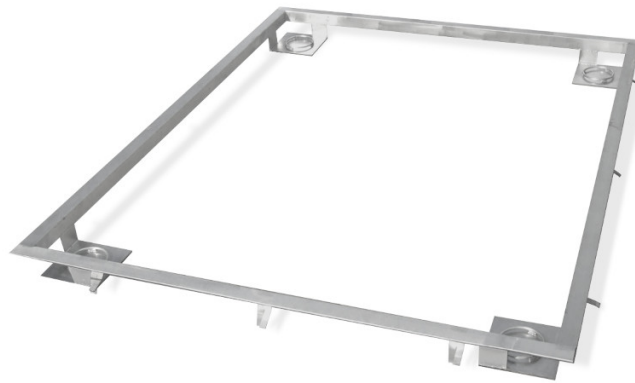

More information on the website
mirror.radwag.com/en/info,w1,878

Frame for Embedding 1500 H8/9 Scales in the Ground

WX-004-0193

The drawings, photos and graphics used are for illustrative purposes only.

Datasheet

Physical parameters

Weighing pan dimensions

1200×1500 mm

Compatible with (Additional Fee)

HX7.4 H Multifunctional Stainless Steel Platform Scale
H315 4H Stainless Steel Platform Scale

Waterproof stainless steel platforms