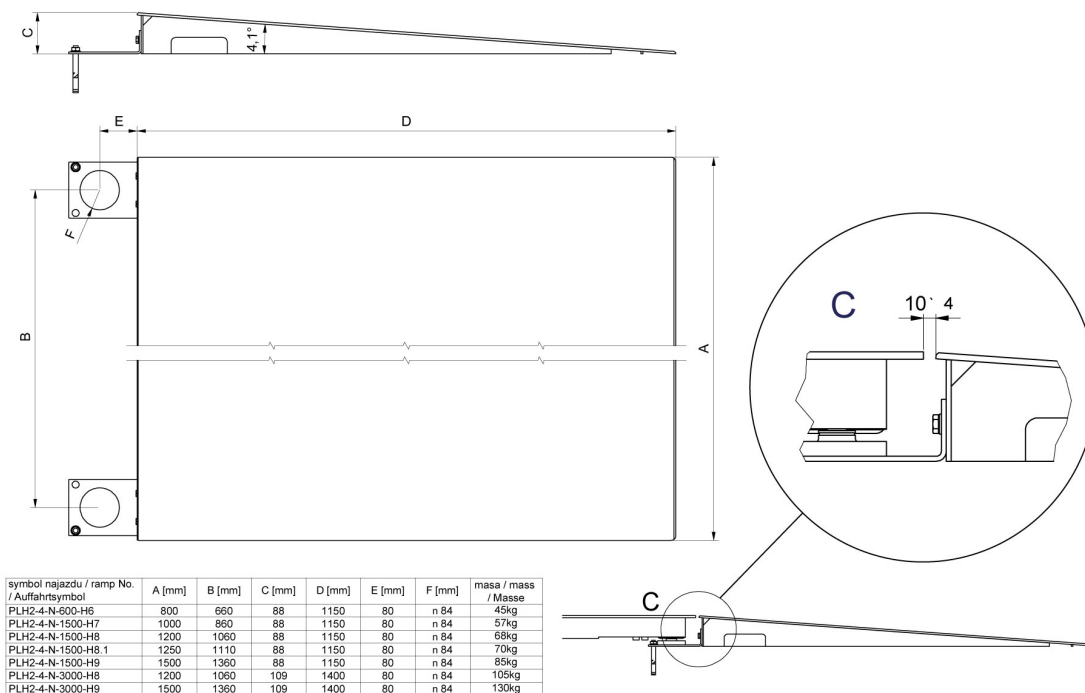

More information on the website
mirror.radwag.com/it/info,w1,866

Ramp for H6 600kg Scale

WX-004-0174

The drawings, photos and graphics used are for illustrative purposes only.

Specifiche

Costruzione	
Materiale	Stainless steel
Parametri fisici	
Dimensioni della piattaforma	800×1150 mm

Compatibile con (Additional Fee)

Bilancia a piattaforma in acciaio inox H315 4H

Multifunzione bilancia a piattaforma in acciaio inox HX7.4 H

Device dimensions L x P x A

Ramps made of powder-coated steel

Ramps made of stainless steel