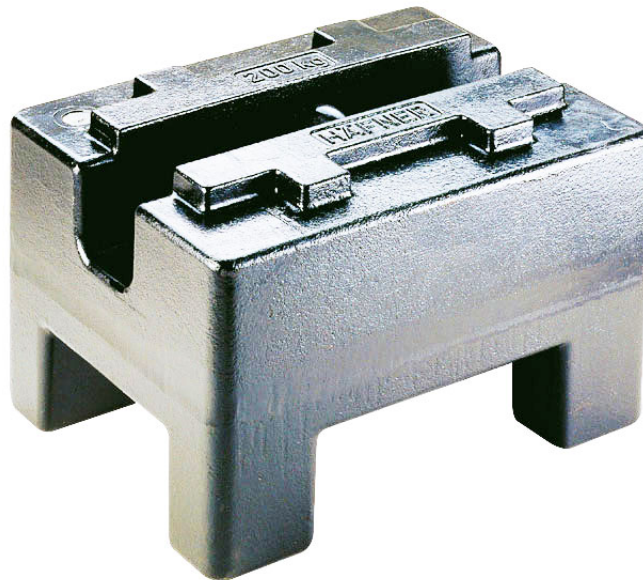

More information on the website
mirror.radwag.com/it/info,w1,7TS

Pesi standard M1 - rettangolare - 100 kg

OP-403-0102

The drawings, photos and graphics used are for illustrative purposes only.

Specifiche

Parametri metrologici

Classe OIML	M1
Valore nominale	100 kg

Compatibile con (Additional Fee)

Pennelli