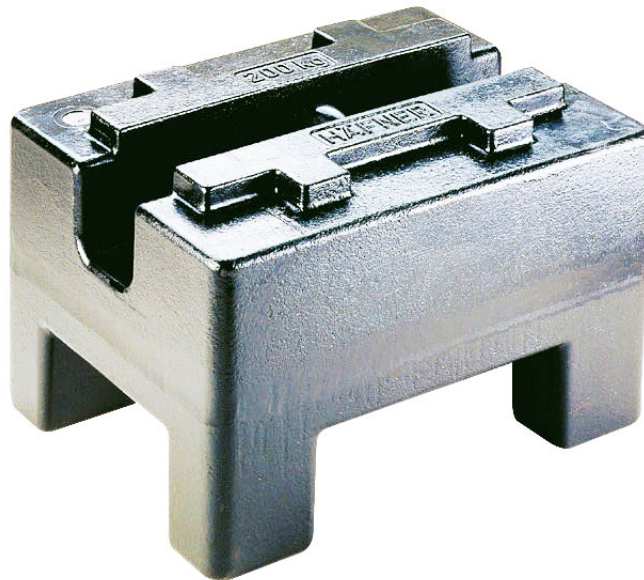

# Pesi standard M1 - rettangolare - 100 kg

OP-403-0102

The drawings, photos and graphics used are for illustrative purposes only.