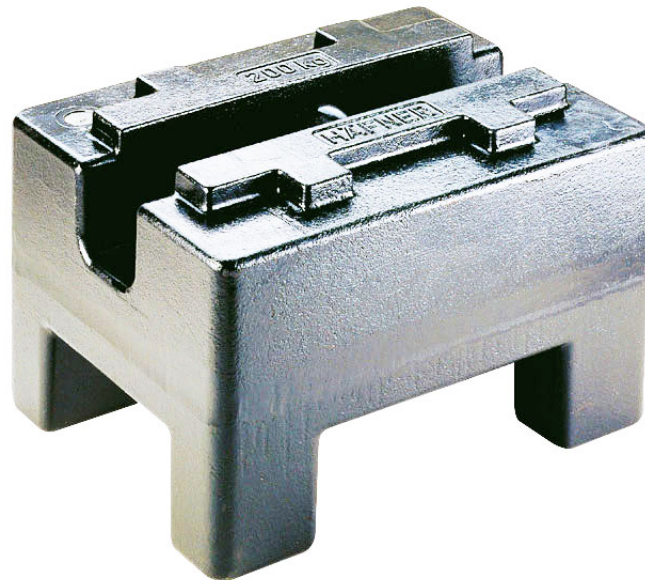

More information on the website
mirror.radwag.com/it/info,w1,7TS

Pesi standard M1 - rettangolare - 100 kg

OP-403-0102

The drawings, photos and graphics used are for illustrative purposes only.

Specifiche

Parametri metrologici

Classe OIML	M1
Valore nominale	100 kg

Compatibile con (Additional Fee)

Pennelli