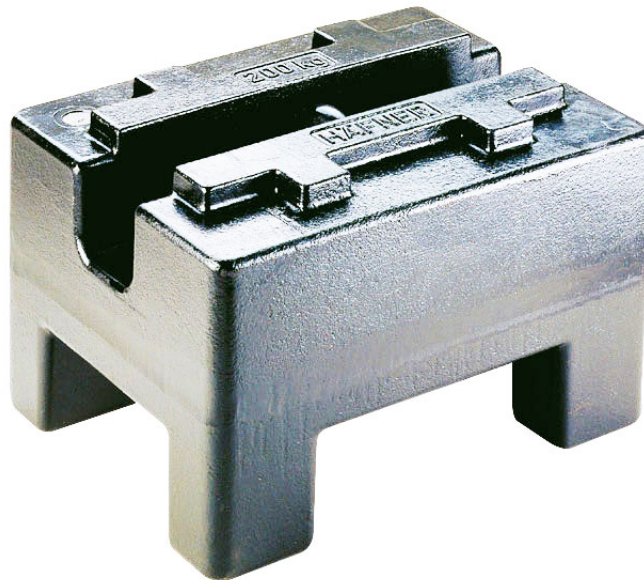

# M1 Mass Standard - Rectangular - 100 kg

OP-403-0102

The drawings, photos and graphics used are for illustrative purposes only.