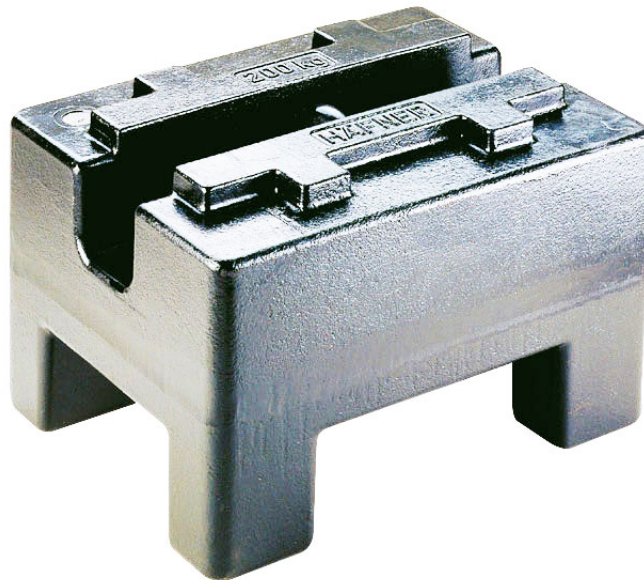

More information on the website
mirror.radwag.com/en/info,w1,7TS

M1 Mass Standard - Rectangular - 100 kg

OP-403-0102

The drawings, photos and graphics used are for illustrative purposes only.

Datasheet

Metrological parameters