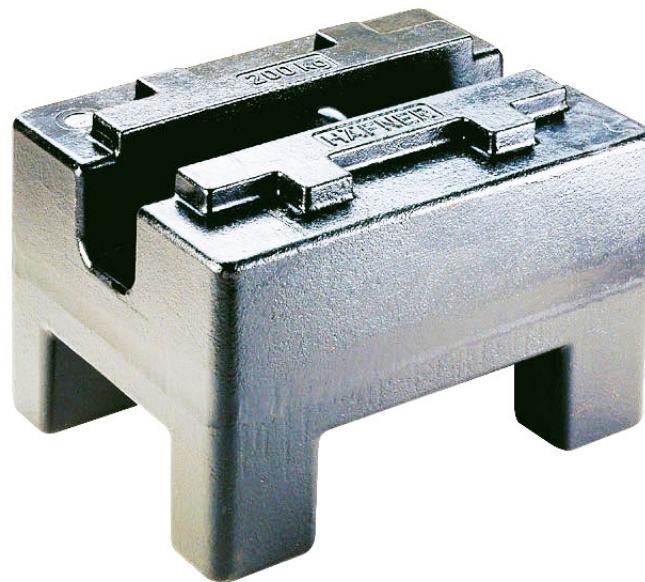

More information on the website
mirror.radwag.com/it/info,w1,7S0

Pesi standard M1 - rettangolare - 500 kg

OP-403-0105

The drawings, photos and graphics used are for illustrative purposes only.

Specifiche

Parametri metrologici

Classe OIML	M1
Valore nominale	500 kg

Compatibile con (Additional Fee)

Pennelli