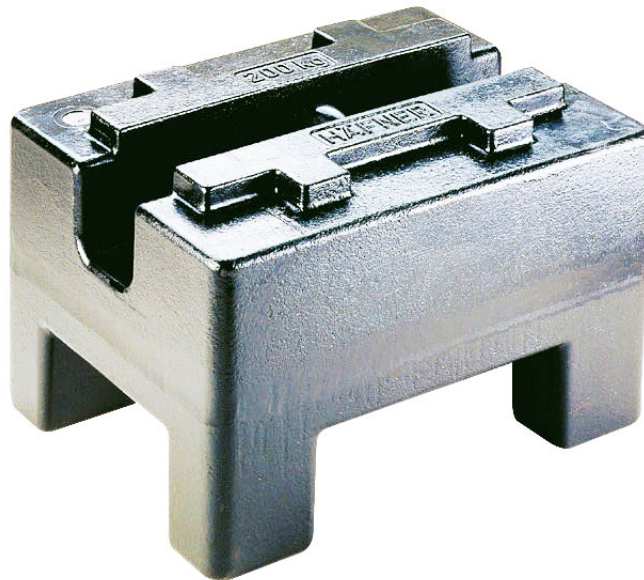

More information on the website
mirror.radwag.com/it/info,w1,7S0

Pesi standard M1 - rettangolare - 500 kg

OP-403-0105

The drawings, photos and graphics used are for illustrative purposes only.

Specifiche

Parametri metrologici

Classe OIML	M1
Valore nominale	500 kg

Compatibile con (Additional Fee)

Pennelli