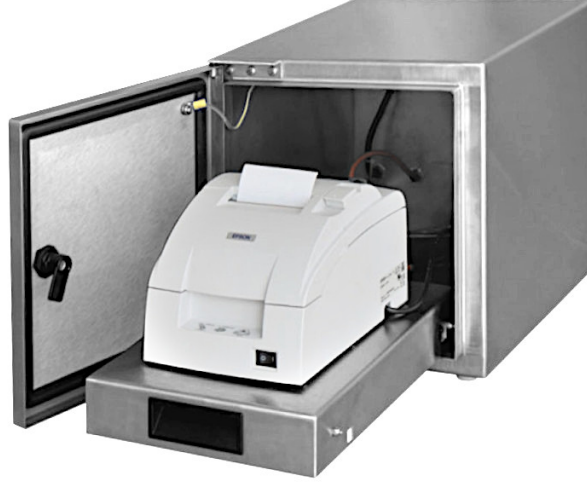

## Yazıcılar için Toz sızdırmaz Kabin

WX-007-0047

The drawings, photos and graphics used are for illustrative purposes only.

### Genel Açıklama

Dust-free cabinet is applicable as means of protecting the printers against operation in heavily dusted areas. The airtight shield made of stainless steel protects a printer against defects, and allows for operation in not adapted places.