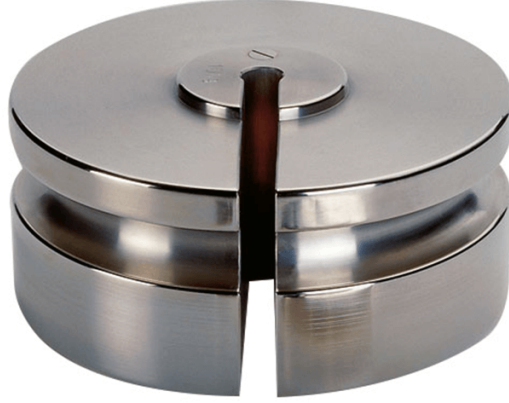

# F2 Kütle Standardı - oluklu ağırlıklar - 100 g

The drawings, photos and graphics used are for illustrative purposes only.