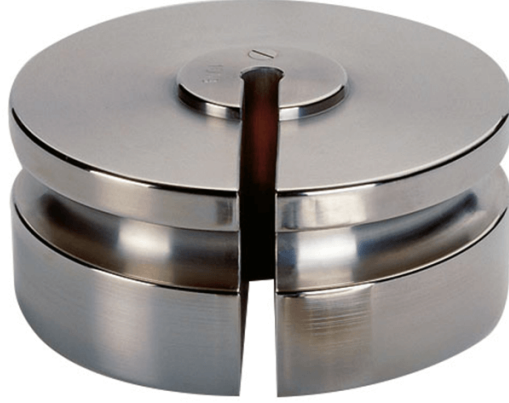

More information on the website
mirror.radwag.com/tr/info,w1,6EV

F2 Kütle Standardı - oluklu ağırlıklar - 100 g

The drawings, photos and graphics used are for illustrative purposes only.

Teknik Veriler

Metrolojik parametreler