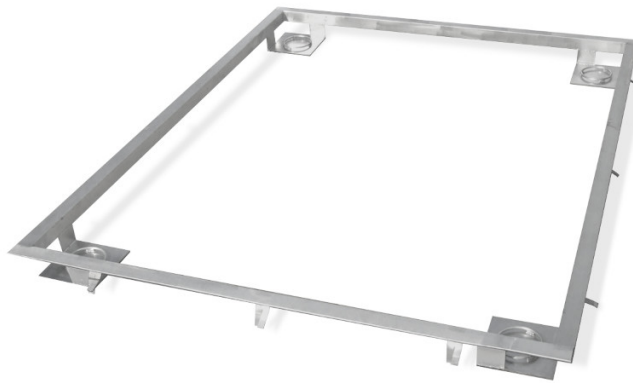

# Frame for Embedding 1500 H9 Scales in the Ground

WX-004-0149

The drawings, photos and graphics used are for illustrative purposes only.

### Parametri fisici

Dimensione piatto

1500×1500 mm