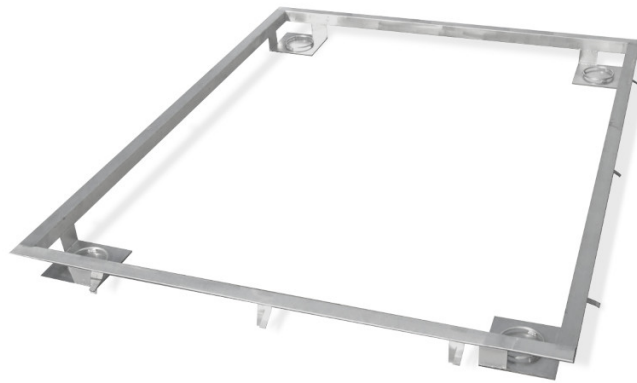

# Frame for Embedding 1500 H9 Scales in the Ground

The drawings, photos and graphics used are for illustrative purposes only.

### Physical parameters

Weighing pan dimensions	1500×1500 mm
-------------------------	--------------