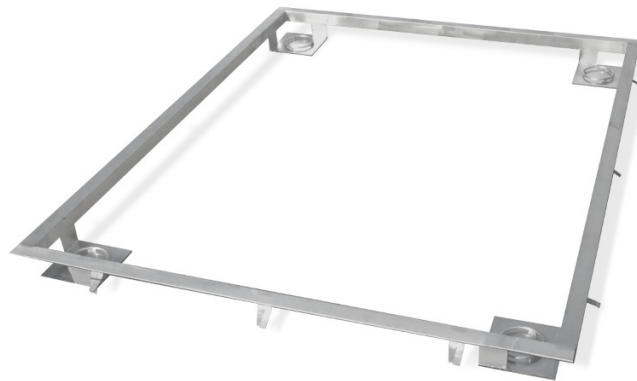

# Frame for Embedding 1500 H9 Scales in the Ground

The drawings, photos and graphics used are for illustrative purposes only.

### Physical parameters

Weighing pan dimensions	1500×1500 mm
-------------------------	--------------