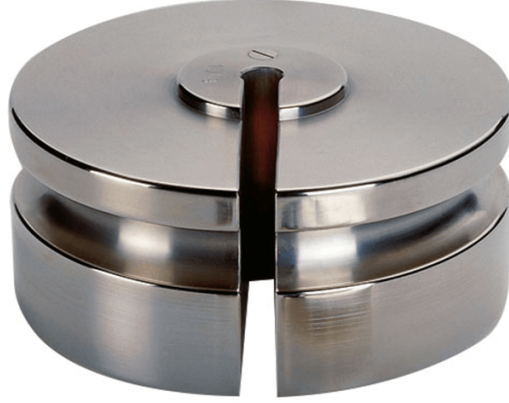

More information on the website
mirror.radwag.com/tr/info,w1,5JD

F2 Kütle Standardı - oluklu ağırlıklar - 20 kg

The drawings, photos and graphics used are for illustrative purposes only.

Teknik Veriler

Metrolojik parametreler