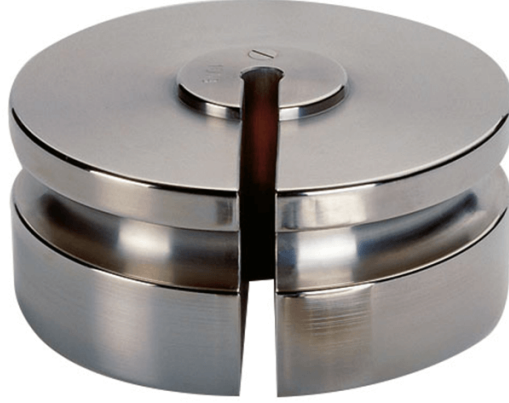

# F2 Kütle Standardı - oluklu ağırlıklar - 20 kg

The drawings, photos and graphics used are for illustrative purposes only.