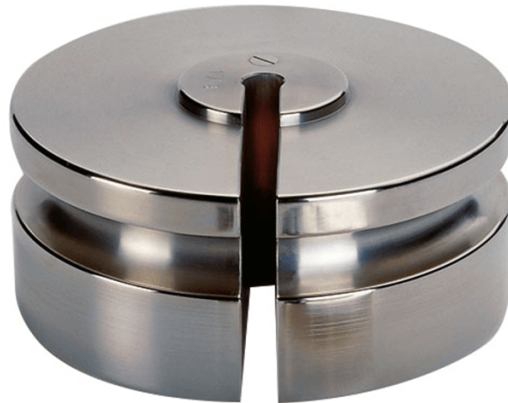

More information on the website
mirror.radwag.com/es/info,w1,5JD

Pesas de clase F2 - ranuradas - 20 kg

OS-101-0034

The drawings, photos and graphics used are for illustrative purposes only.

Datos tecnicos