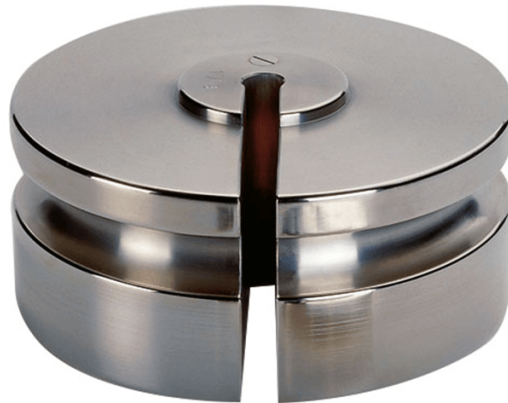

More information on the website
mirror.radwag.com/en/info,w1,5JD

F2 Mass Standard - Slotted Weights - 20 kg

The drawings, photos and graphics used are for illustrative purposes only.

Datasheet

Metrological parameters