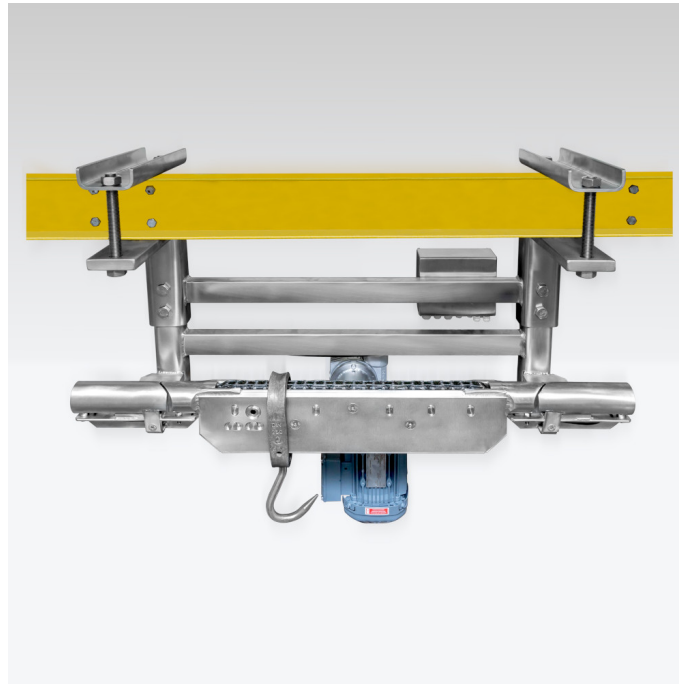

# DWT/RC 600 HYK Checkweigher Overhead Track Scale

WK-106-\_\_\_\_

The drawings, photos and graphics used are for illustrative purposes only.

### Metrological parameters

Maximum capacity [Max]	600 kg
Tare range	-600 kg

### Physical parameters

Display	10,1" graphic colour touchscreen
---------	----------------------------------