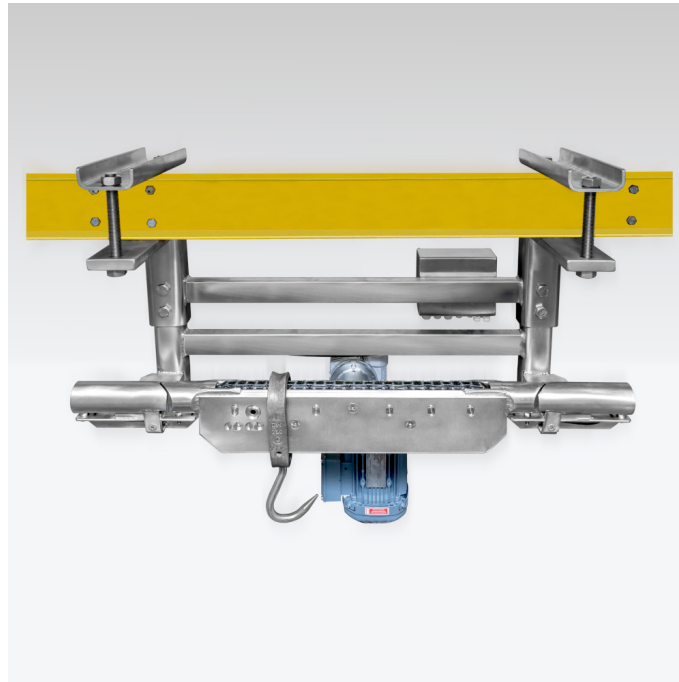

More information on the website
mirror.radwag.com/en/info,w1,5AH

DWT/RC 600 HYK Checkweigher Overhead Track Scale

WK-106-____

The drawings, photos and graphics used are for illustrative purposes only.

Datasheet

Metrological parameters

Maximum capacity [Max]	600 kg
Tare range	-600 kg

Physical parameters

Display	10.1" graphic colour touchscreen
---------	----------------------------------

Accessories (Additional Fee)