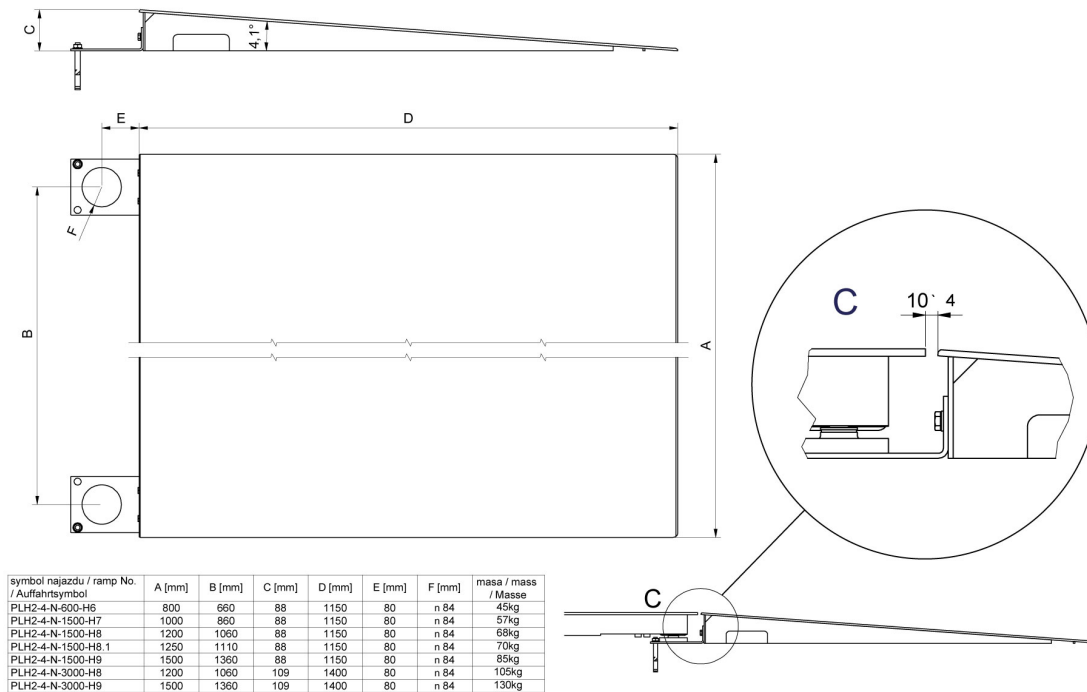

More information on the website
mirror.radwag.com/it/info,w1,418

Ramp for H9 1500kg Scale

WX-004-0178

The drawings, photos and graphics used are for illustrative purposes only.

Specifiche

Costruzione	
Materiale	Stainless steel
Parametri fisici	
Dimensioni della piattaforma	1500×1150 mm

Compatibile con (Additional Fee)

Bilancia a piattaforma in acciaio inox H315 4H

Multifunzione bilancia a piattaforma in acciaio inox HX7.4 H

Device dimensions L x P x A

Ramps made of powder-coated steel

Ramps made of stainless steel