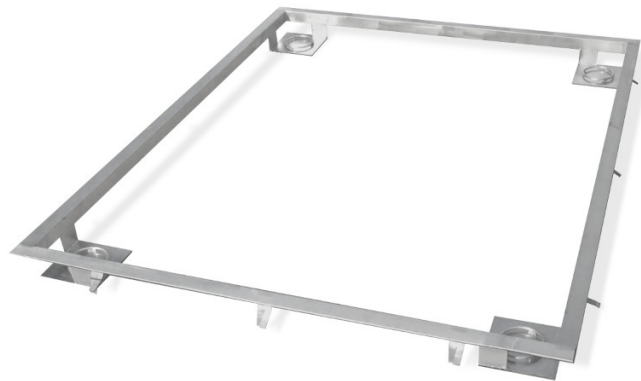

# Frame for Embedding 6000 H10 Scales in the Ground

The drawings, photos and graphics used are for illustrative purposes only.

### Physical parameters

Weighing pan dimensions	1500×2000 mm
-------------------------	--------------