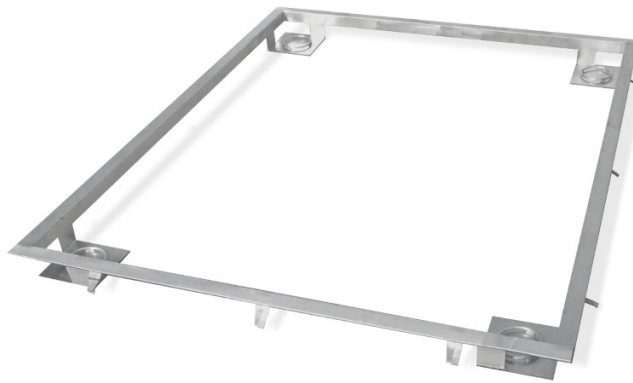

More information on the website
mirror.radwag.com/en/info,w1,2K4

Frame for Embedding 6000 H10 Scales in the Ground

WX-004-0304

The drawings, photos and graphics used are for illustrative purposes only.

Datasheet

Physical parameters

Weighing pan dimensions

1500×2000 mm

Compatible with (Additional Fee)

Waterproof stainless steel platforms
H315 4H Stainless Steel Platform Scale

HX7.4 H Multifunctional Stainless Steel Platform Scale