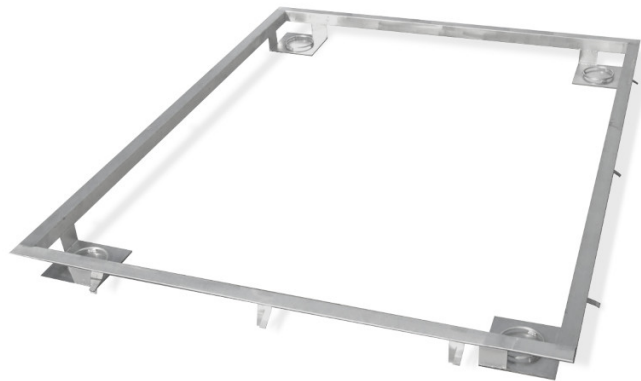

## Frame for Embedding 6000 H10 Scales in the Ground

The drawings, photos and graphics used are for illustrative purposes only.

#### Physical parameters

Weighing pan dimensions

1500×2000 mm